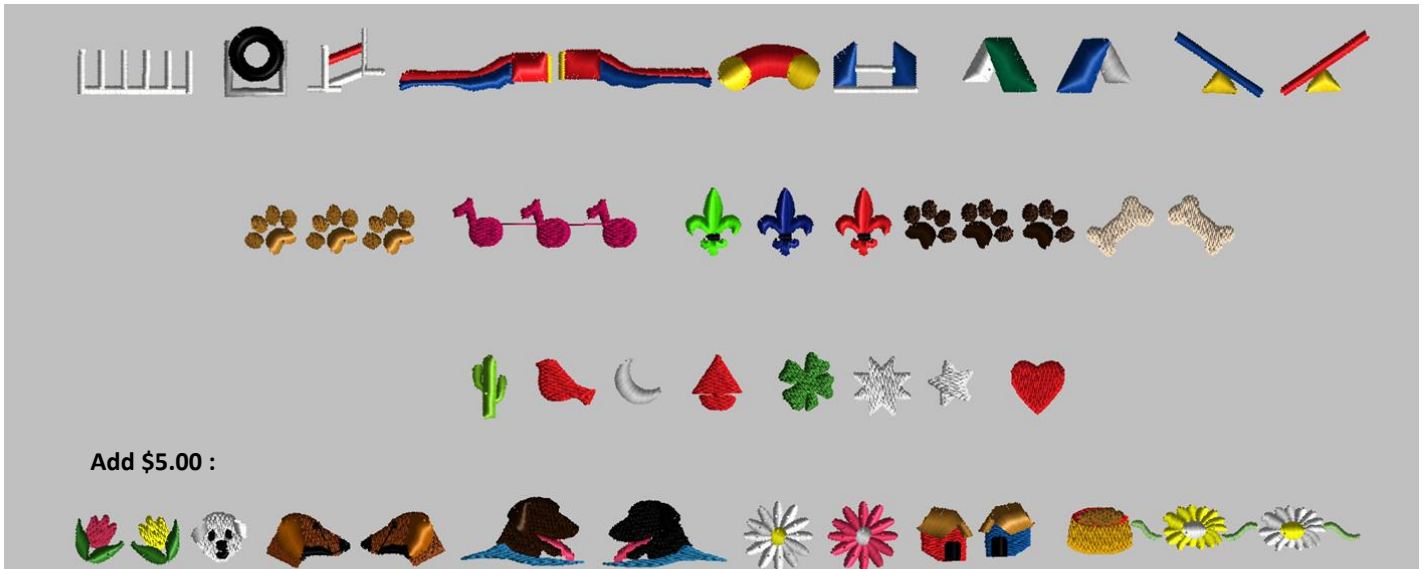

Step 3: Select the webbing color (Page 3 of Order Form) Write Color: _____

Step 4: Select the style (Page 3 of Order Form for explanation) Circle:

Name Centered - From \$25.00

Name /Phone number-From \$35.00

Forever Collar-From \$37.00

Step 5: Select you designs—circle. If you do not see what you want, please ask!

Step 6: Sketch on the collar illustration below. Note or draw arrows where you want your designs, the main color of designs. Use the color guide below. Write clearly the inscription, name or numbers. Note if you want crystals, the color/shade and where on the collar or on the buckle.

Additional Information:

Collar Neck Center Back

(If applicable, complete Steps 7 and 8)

Step 7: Select your lettering colors and lettering style. Color: _____

Step 8: BOLD LETTERING or Upper and Lower Case (Circle)