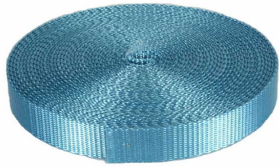

PHONE: _____

E-MAIL: _____

STREET: _____

CITY _____ ZIP CODE _____

Make check or money order out to Kathy Banks

Mail to Kathy Banks. 14527 E. Shadow Canyon Drive Fountain Hills, AZ 85268.

Thank You!

Webbing Colors—5/8, 3/4, 1 inch widths

If you do not see the color you want, please contact me

(Note some are limited quantities)

Light Blue

Royal Blue

Navy Blue

Teal

Copper

Gold