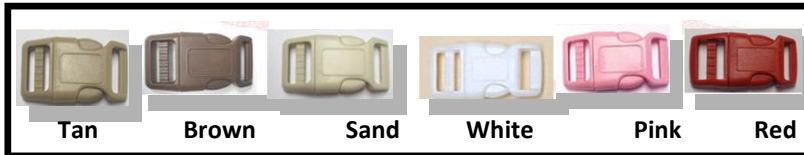

Item	Price	Total

Collars Style: (Collars are priced with Black Curved Side Release Buckle and Slide; Welded D Ring)

Name Centered	$25.00	_____
Name/Phone Number Collar	$35.00	_____
Forever	$37.00	_____
Neck Size Greater than 25 Inches	+ 2.00	_____
Leash: (60 Inch Matching Embroidery –no crystals) $same as collar		_____

Options:

Leash (60 Inch. Matching Color, No Embroidery)	$20.00	_____
Swarovski Crystals (6 large or 8 medium)	$3.00 per set	_____
Unique Design:	$5.00	_____
Buckle Color: <u>Please circle below</u>	$2.50	_____

Depends on availability:

Subtotal _____

AZ Sales Tax _____

Mailing: $2.75 for first item; $1.00 per each additional (up to 3) _____

Total Enclosed

Contact Information. Please print or write clearly!

NAME: _____

PHONE: _____

E-MAIL: _____

STREET: _____

CITY _____ ZIP CODE _____

Make check or money order out to Kathy Banks

Mail to Kathy Banks. 14527 E. Shadow Canyon Drive Fountain Hills, AZ 85268.

Thank You!