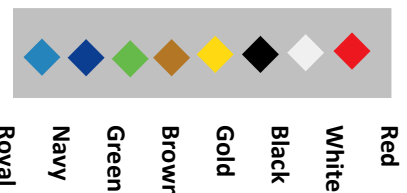

Step 3: Select the webbing color (Page 3 of Order Form) Write Color: _____

Step 4: Select the style (Page 3 of Order Form for explanation) Circle:

Name Centered - From \$25.00

Name /Phone number-From \$35.00

Forever Collar-From \$37.00

Step 5: Select you designs—circle. If you do not see what you want, please ask!

Step 6: Sketch on the collar illustration below. Note or draw arrows where you want your designs, the main color of designs. Use the color guide below. Write clearly the inscription, name or numbers. Note if you want crystals, the color/shade and where on the collar or on the buckle.

Additional Information:

Collar Neck Center Back

(If applicable, complete Steps 7 and 8)

Step 7: Select your lettering colors and lettering style. Color: _____

Step 8: BOLD LETTERING or Upper and Lower Case (Circle)